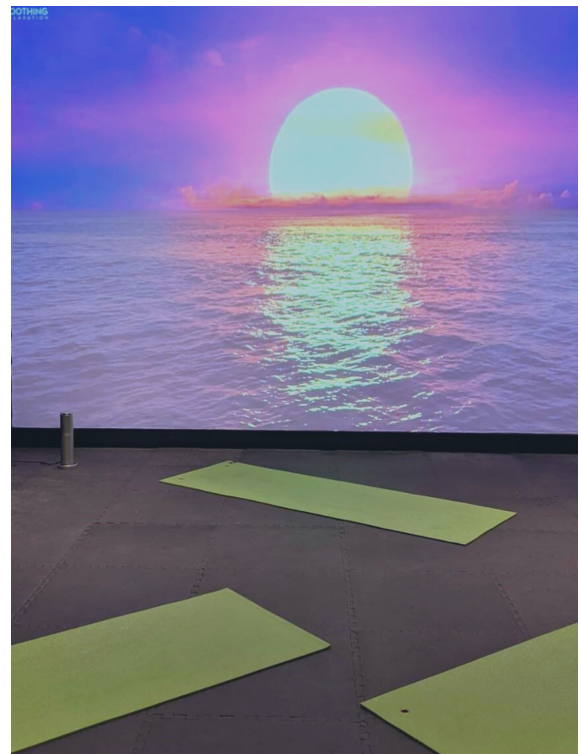

vectairsystems.com