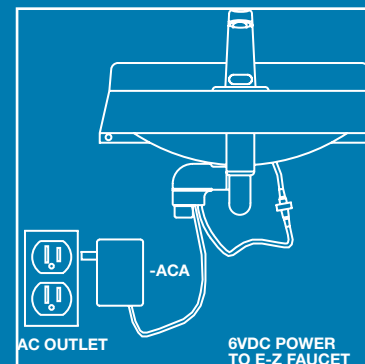

FEATURES

- Water Conserving
- Three-year battery life based on 3,000 hand washes per month
- Sensor is not affected by reflections or abnormal lighting
- Self-adapting sensors range
- ADA Complaint
- Power Supply Options
- Hands-Free Sanitary Operation
- Vandal-Resistant Aerator
- Automatic 30-Second Time Out
- Highly-Polished, Chrome Plated Cast Brass Bodies
- Low Battery Indicator Light
- In-Line Filter
- Factory Set Sensor Range
- Optional Accessories
- Three-Year Warranty

CARACTERISTICAS

- Ahorro de agua
- Batería de tres años de vida útil basada en 3.000 lavados de manos al mes.
- no afectado por reflejos y otras iluminaciones
- Gama de sensores auto adaptables
- Cumple con la ley ADA
- Opciones de alimentación eléctrica
- Funcionamiento higiénico automático.
- Apagado automático en 30 segundos
- Cuerpo de metal cromado brillante
- Luz indicadora de batería baja
- Accesorios opcionales Tres años de garantía

CARACTÉRISTIQUES

- Economise L'eau
- duree de vie des piles: trois ans a base de 3,000 lavages des mains au mois
- capteur n'est pas sensible aux reflets ou a l'eclairage anormal
- portee du capteur autoreglant
- conforme aux normes ADA
- operation mains libres; pour plus d'hygiene
- aerateur anti-vandale
- s'eteint automatiquement apres 30 secondes
- carter en bronze forge poli et chrome
- temoin de basse charge de la pile
- filtre en ligne
- un choix d'accessoires
- garantie de 3 ans

PLUG-IN POWER